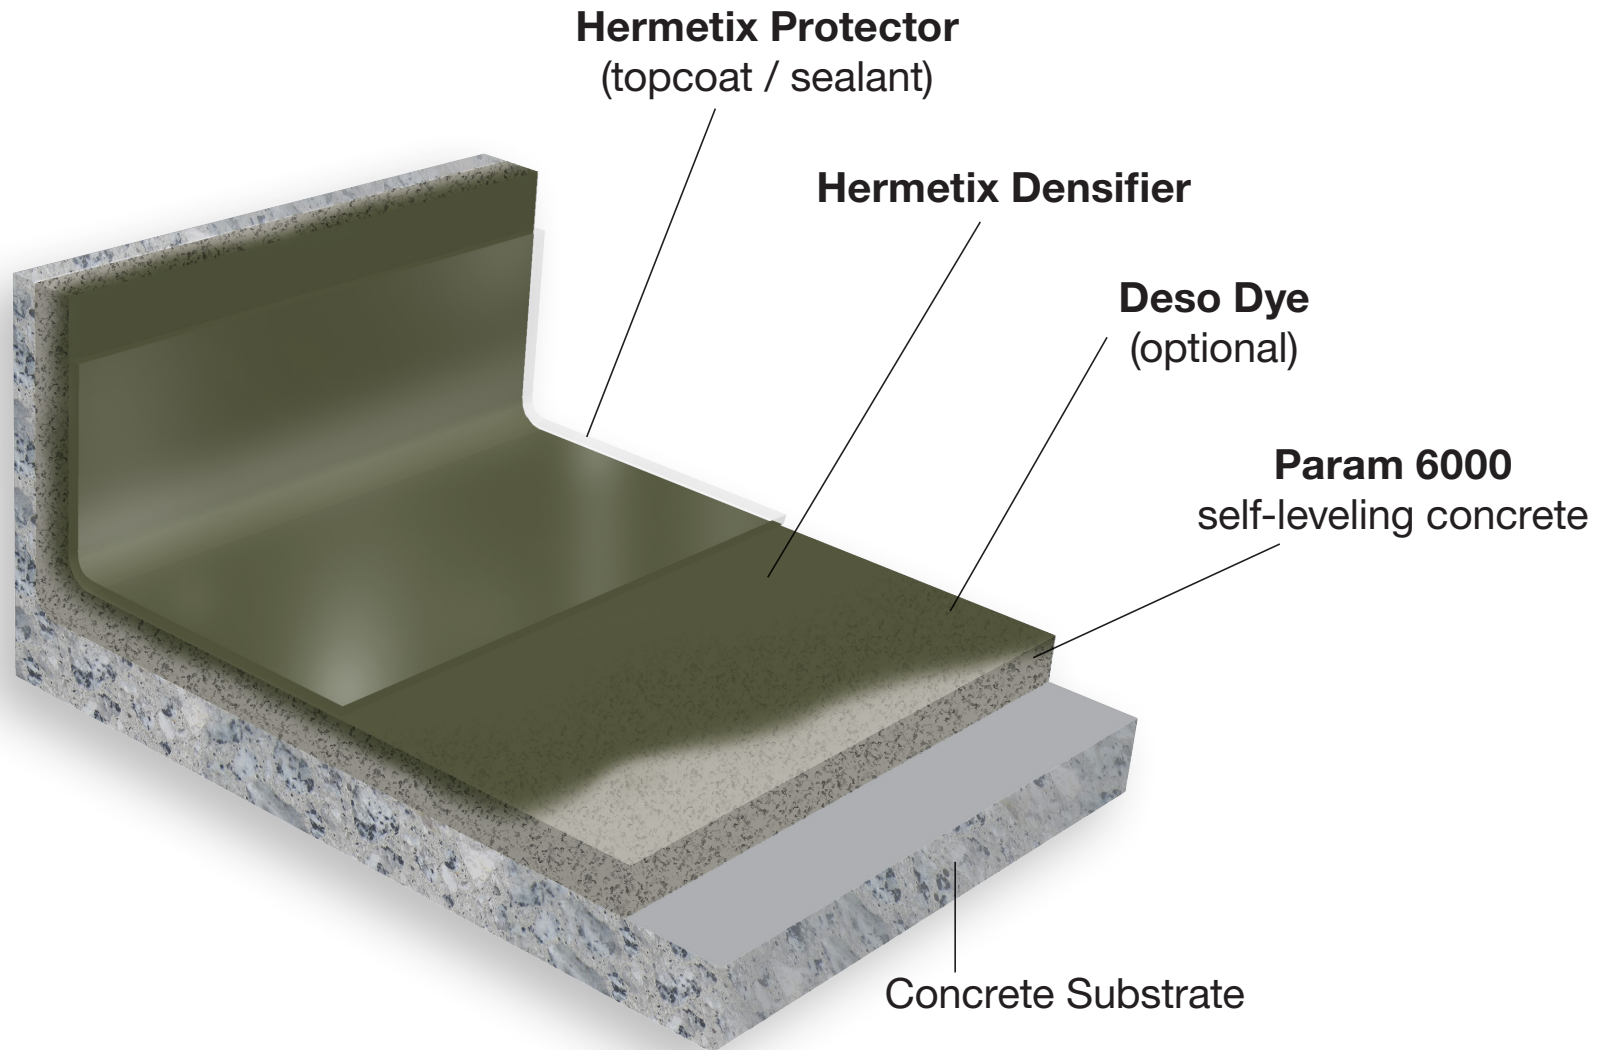

Perdure 6000

Polishable Self-leveling Concrete

NOT TO SCALE