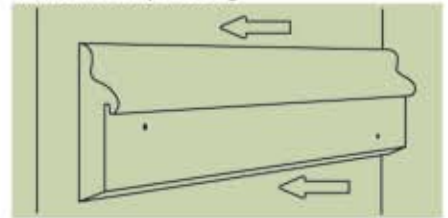

Installation is as easy as 1-2-3

1. Install the top molding

2. Slip the metal insert into place.