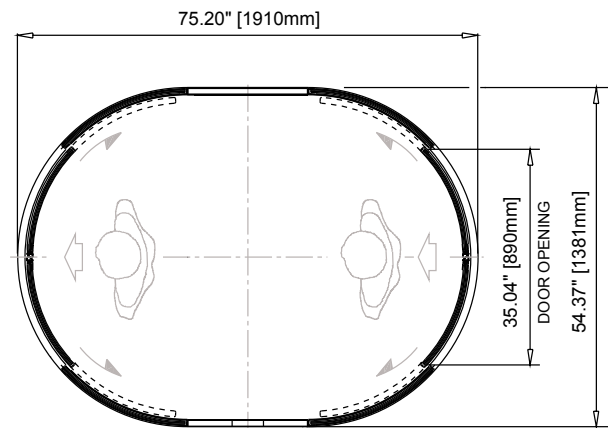

Construction

- Prevents piggybacking
- Extended 72" cabin length
- Wheelchair accessible
- Accommodates small cart traffic
- Integrates with any access control system
- 

Dimensions

NOMINAL DIMENSIONS

Exterior		Interior		Cabin Entrance
Width	Height	Width	Height	Width
54.37" (1381mm)	91.54"* (2325mm)	51.73" (1314mm)	81.10" (2060mm)	35.04" (890mm)

Glass Options	
Standard/Impact Safety Glass	11 mm (0.433")
Vandal Resistant Glass	14 mm (0.55")
Bullet Resistant, BR3-UNI EN 1063 ¹	27 mm (1.06")
Bullet Resistant, BR4-UNI EN 1063 ²	33 mm (1.30")

¹ - Comparable to UL Level 2
² - Comparable to UL Level 3